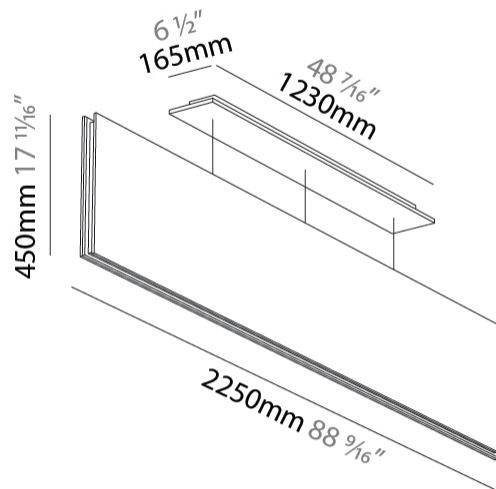

1. To build a product code in our configurator select the specify button on the base model # product page
2. To build a manual product code on this datasheet choose from the options listed below in blue font and add the suffix to the base model #

GENERAL

Series: Lullaby
Brand: Prolicht
Division: Architectural
Mounting Type: Suspension
Mounting Location: Ceiling
Subcategory: Acoustic

PHYSICAL

Shape: Rectangle
Length (mm): 2250
Length (in): 88 ³/₁₆
Width (mm): 50
Width (in): 1 ¹⁵/₁₆
Height (mm): 450
Height (in): 17 ¹¹/₁₆
Light Distribution: Direct
Fixture Finish: ANC / ASH / BNA / BTC / BZE / CEL / EGG / EVG / FOG / FOS / FST / FUA / IRI / IRO / KHA / LIC / LIM / MER / MSN / MUS / ONX / PEA / PLU / POL / PPY / RAY / ROY / RST / STE / SWD / TAN / TAU
Fixture Material: Aluminum
Cable Details: 2,000mm / 6,000mm Transparent Cable

ELECTRICAL

Lamp Type: LED
Input Wattage (W): 47
Total Output Wattage (W): 42.7
Dimming: Non-Dimmable / 0-10V Dimming
Driver Included: Yes
Driver Location: Integrated
Driver Type: Constant Current - Universal
Driver Class: Class 2
Input Voltage (V): 120 - 277

LED

Color Temperature (°K): 2700 / 3000 / 3500 / 4000
Max. Delivered Lumen (lm): 6286 / 6378 / 6445 / 6562
Nominal Lumen (lm): 7510 / 7620 / 7700 / 7840
CRI: >90 CRI
Lamp Life (hrs): 80000

OPTICAL

Beam Angle: 80

RATINGS AND CERTIFICATIONS

Certified By: Certified for North American Standards
IP rating: IP20